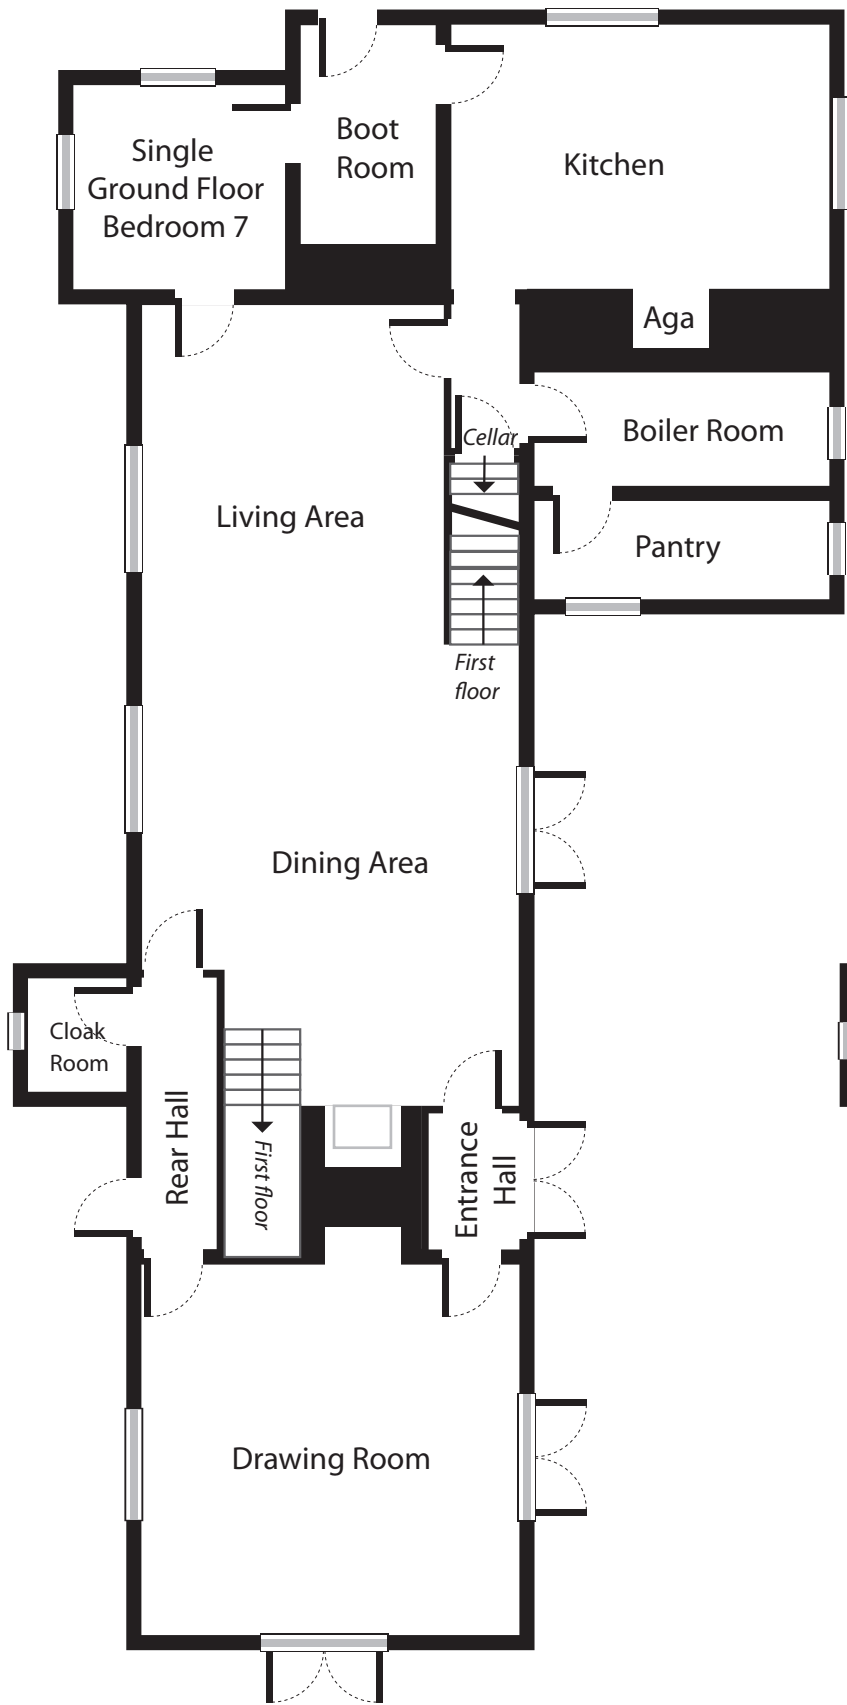

Ground Floor

Farmhouse: 3519 sq ft / 327 m²

1st Floor

2nd Floor