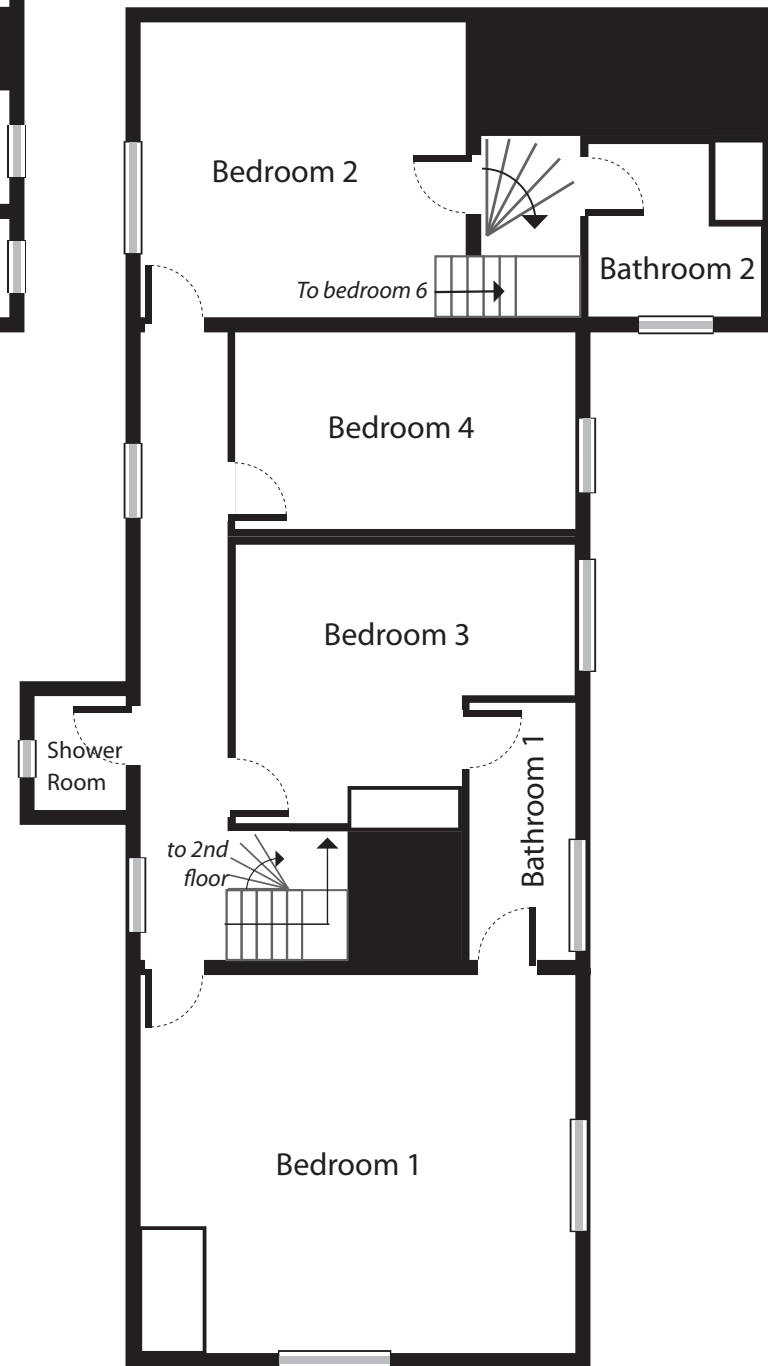

Ground Floor

Farmhouse: 3519 sq ft / 327 m²

1st Floor

2nd Floor